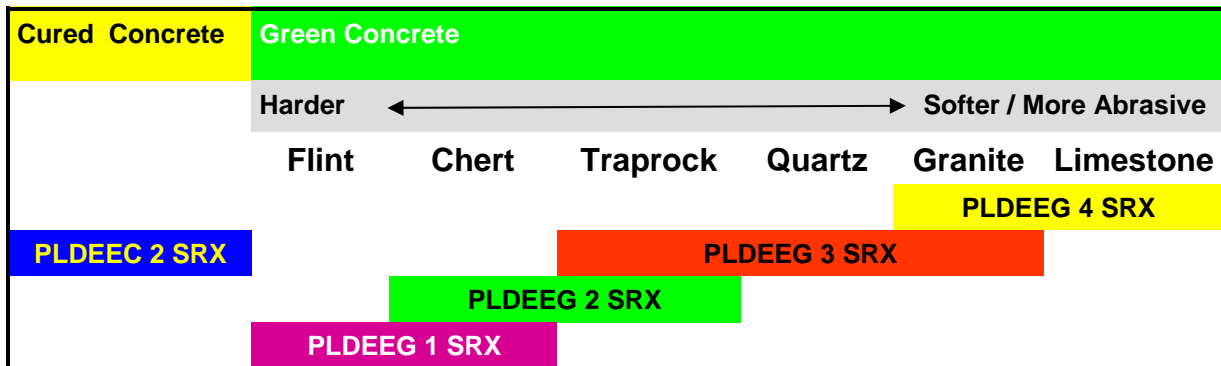

K2

What's Newz

Early Entry

Green & Cured Concrete / Dry Cutting Blades

**Great Performance on your
Soff Cut® Machines @ Great Prices**

Free Skid Plate Shield With Each Blade

What's Newz

K2's Performance Line Early Entry Diamond Blades are designed to give you Great Performance at Great Prices.

Performance Line

Early Entry
SUPER RED X

SOFF-CUT® SAW MODEL	BLADE SIZE	List Price		SOFF CUT® SPEC	K2 SPEC
		Cured Concrete PLDEEC	Green Concrete PLDEEG		
X50	5"	N/A	181	N/A	PLDEEC 2 SRX
X-390	5.5"	N/A	206	1000 Purple	PLDEEG 1 SRX
X-150	6"	N/A	240	2000 Green	PLDEEG 2 SRX
X-450, X-750, GX-1500	8"	N/A	309	3000 Red	PLDEEG 3 SRX
X-2000, X-2500	10"	N/A	412	4000 Orange	PLDEEG 3 SRX
X-4000, GX-4200	12" & 13.5"	N/A	804	5000 Yellow	PLDEEG 4 SRX
X-5000	12" & 14"	12 x .120	691	6000 Black	PLDEEG 4 SRX
		12 x .250	1101		
		13.5 x .120	734		
		13.5 x .250	1209		
		14 x .120	734		
		14 x .250	1209		